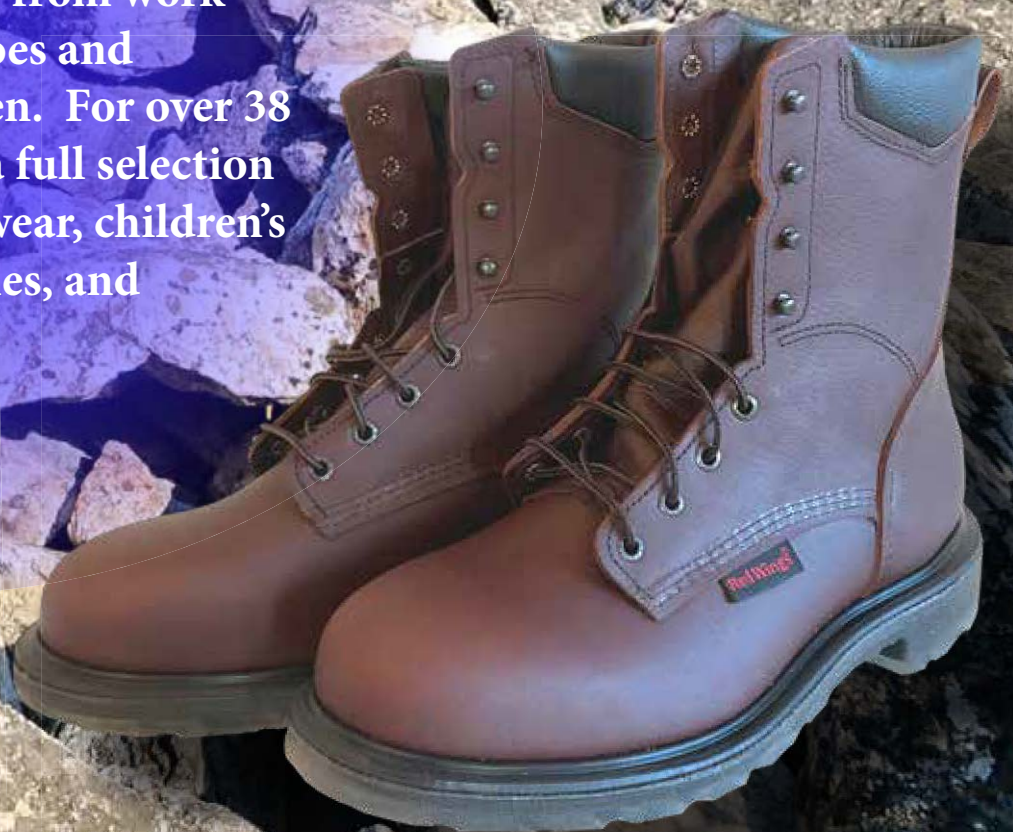

Instock shoes will be shipped within

24 HRS

of ordering.

Table of Contents

Boots & Shoes	Redwing, Irish Setter, Worx, Wolverine, Cougarpaws, Georgia Boot. Muck Boot Company, Kipling, Double-H, Kamik, Toe Warmers, Tundra, Propét, Chinook	pages 4-15
Mens	Skechers, SBS (Simply Black Shoes), SAS, Clarks, Kipling, Pilgrim Shoes	pages 16-17
Womens	Skechers, Next Step, Footsteps, Propét, SAS, Kipling, Clarks, SBS	pages 18-20
Childrens	Skechers, Next Step, Footsteps, SBS, Avalanche, Josmo, Académic Gear, Beverly Hills, Kipling, French Toast, Laura Ashley	pages 20-22
Slippers - ALL SIZES	Lâmo, Minnetonka	page 23
NothinZ Clogs		page 24
Ice Skates & Accessories		page 25
Mens & Boys Socks		page 26
Womens & Girls Socks and Accessories		pages 27-28
Insoles & Tingley Boots	Frankford Leather Co., Inc., Spenco, Tacco, Propét, SAS, SBS, Georgia Boot, Tingley, Redwing	pages 28-30
Hats, Gloves, Scarfs	Weavers Apparel	page 31
Billfolds	Brennemans	page 32
Belts	Brennemans	page 33
Shoe Laces		page 34
Order Form		pages 35-37